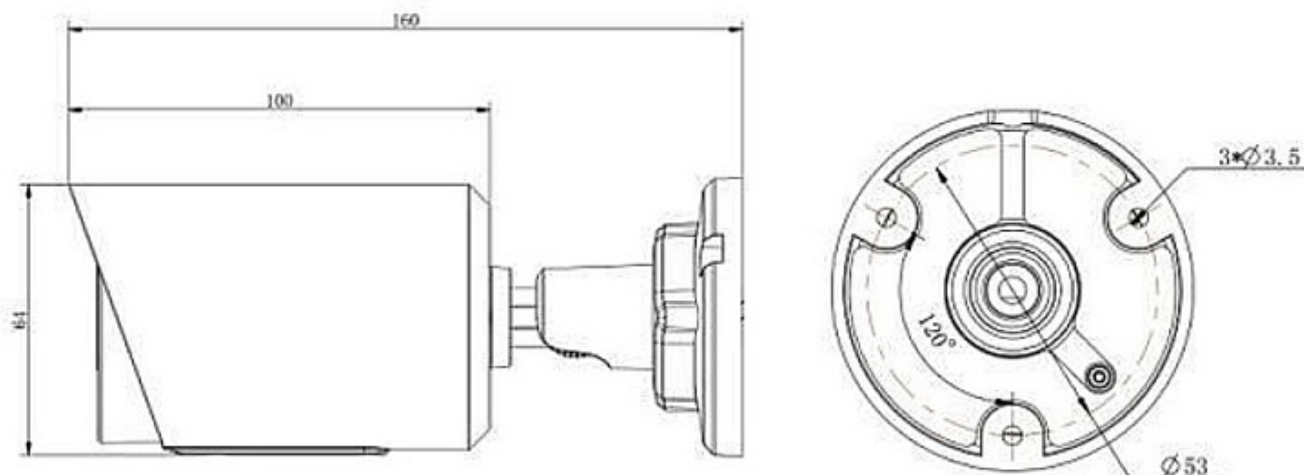

Аксессуары

HT-200A2

Универсальный адаптер для оборудования на вертикальные опоры диаметром от 70 до 200 мм

HT-275B

Универсальный адаптер для оборудования на вертикальные опоры диаметром от 70 до 275 мм